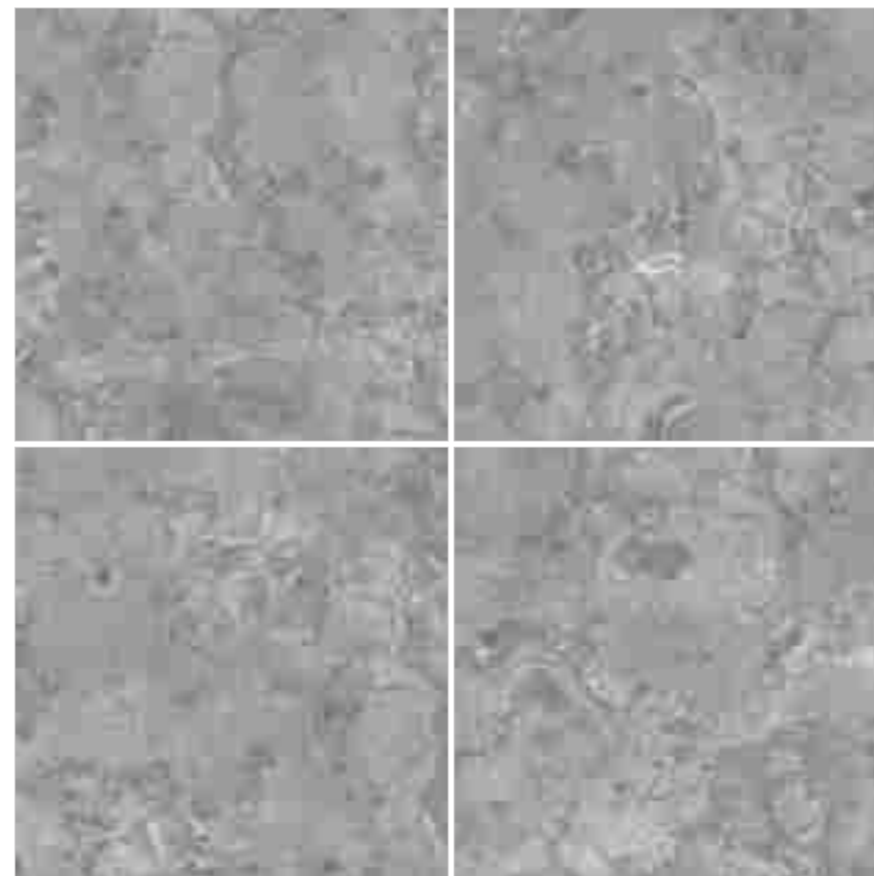

multi
MARBLEOUS | Volume-2
VERSATILE COLOUR MEDLEY

Finish /
Glossy Polished

Colour /
Classic

Tone /
Multiple

Design /
Marble

R-5

Model
MARTIAN
GREY