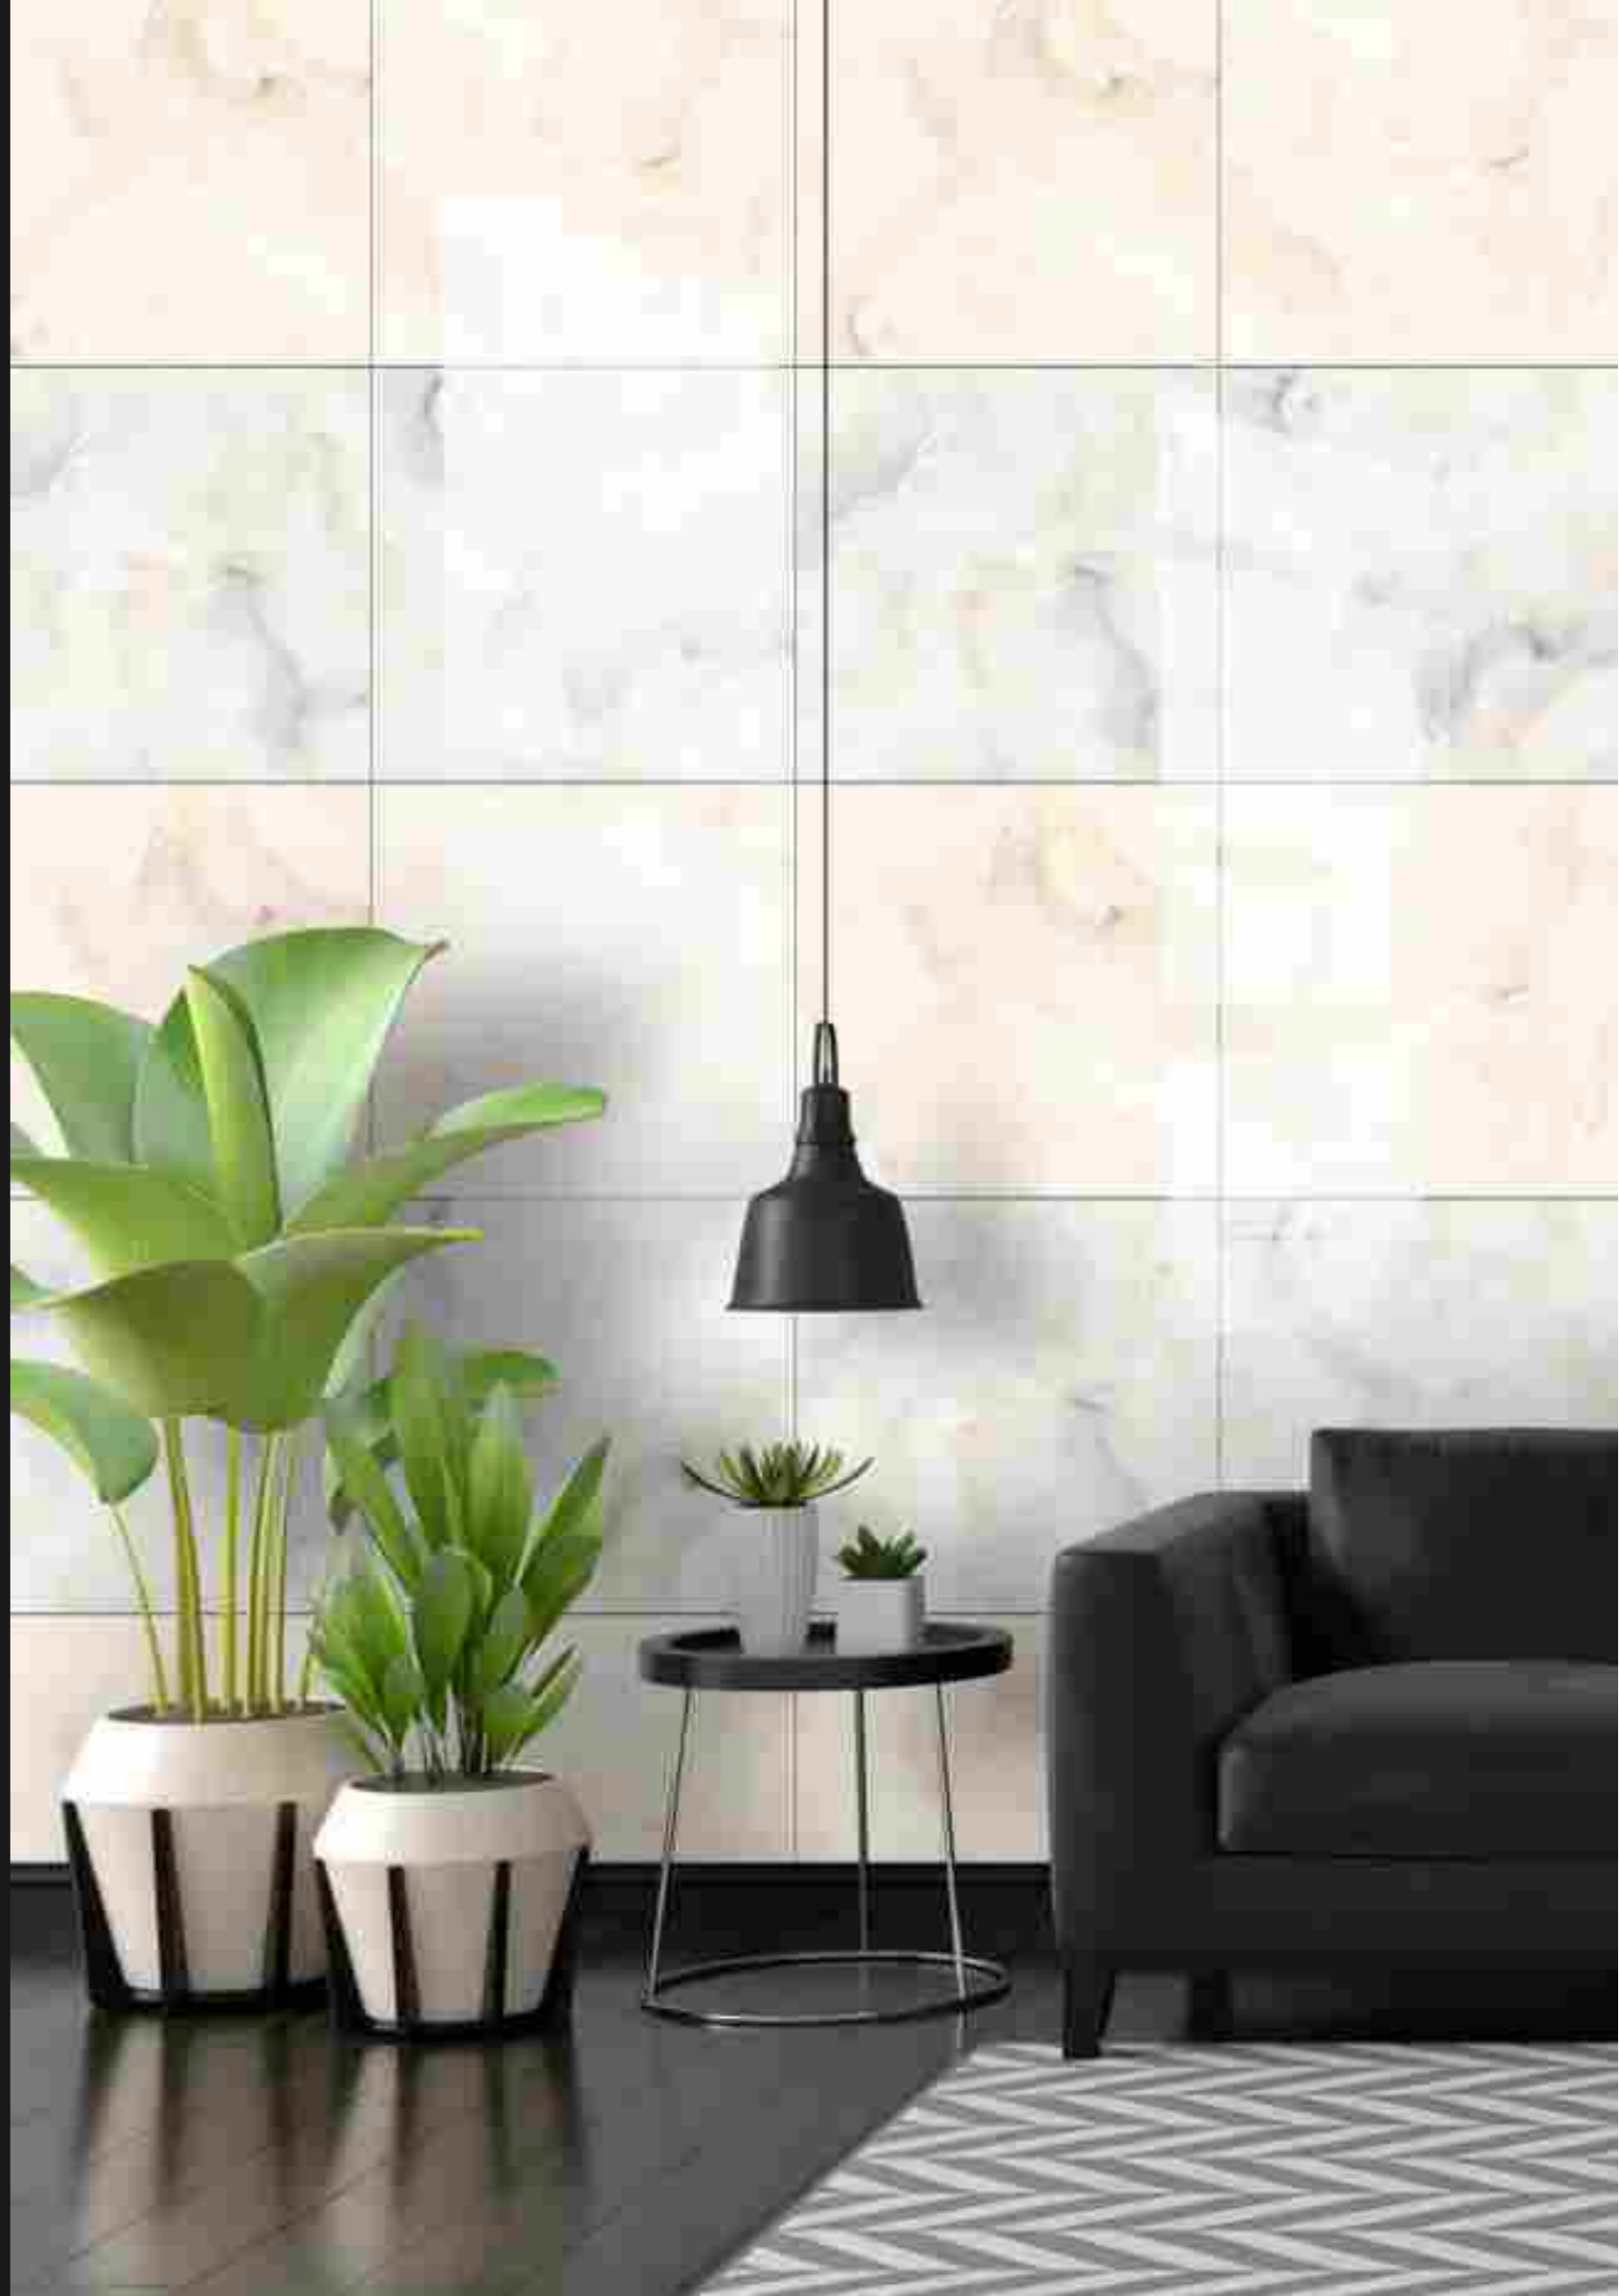

multi
MARBLEOUS | Volume-2
VERSATILE COLOUR MEDLEY

Marble / **TIK**
ONYX

Nocturnal
Elegance

Tik Onyx marble exudes gleaming obsidian charm, transforming spaces into captivating havens of elegant beauty and refined glamour.