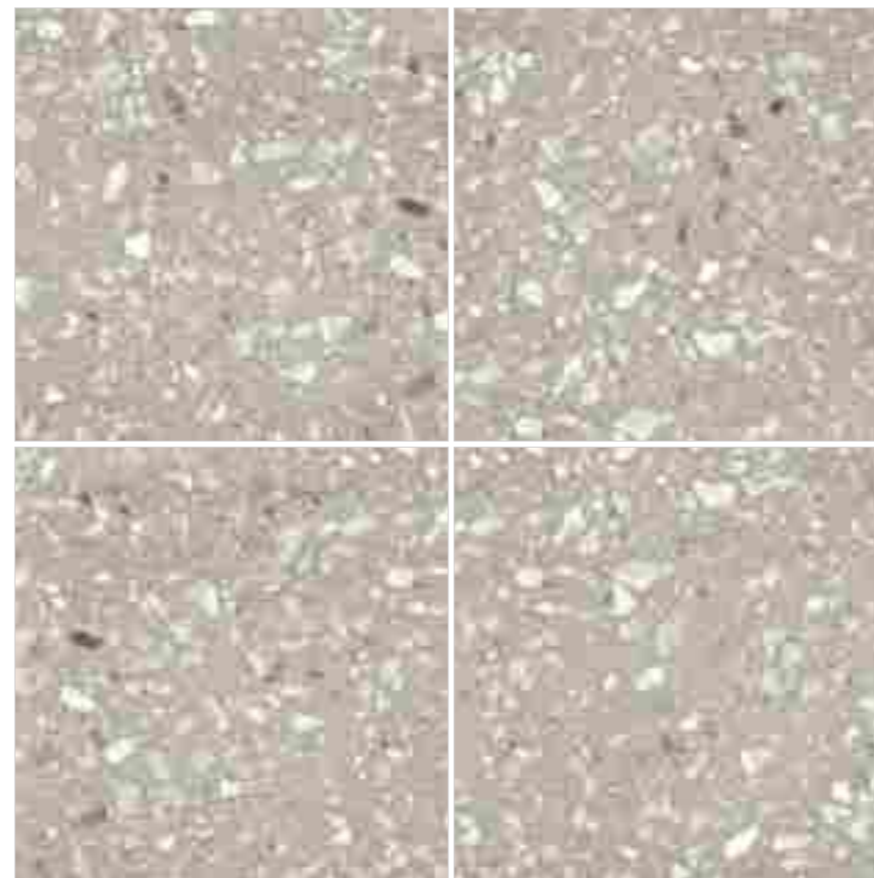

STAIN
RESISTANT

600X
600MM

multi
MARBLEOUS | Volume-2
VERSATILE COLOUR MEDLEY

Finish /
Glossy Polished

Colour /
Classic

Tone /
Multiple

Design /
Marble

 R-4